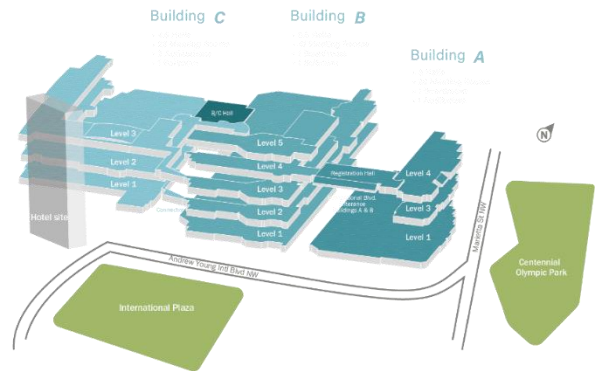

NLSC Conference Venues

Georgia World Congress Center

The Georgia World Congress Center (GWCC) is the home of the National Leadership & Skills Conference. It is one of the nation's premier destinations for conventions, trade shows, film production and more. Located in the heart of downtown Atlanta, the GWCC has 1.5 million square feet of prime exhibit space and is the world's largest LEED-certified convention center. With three interconnected buildings, the GWCC offers a variety of flexible spaces and hosts hundreds of world-class events each year. Steps from the convention center's doors is the 22-acre Centennial Olympic Park, the state-of-the-art Mercedes-Benz Stadium (home to the Atlanta Falcons and Atlanta United), the Chick-fil-A College Football Hall of Fame, and the Atlanta Hawks' nest, State Farm Arena.

While on-site signage at GWCC is plentiful, you can become familiar with the conference center in advance by taking a virtual tour: bit.ly/nlsc-gwccvirtualtour

State Farm Arena

State Farm Arena will host the Opening Session and Awards Session of NLSC. The venue is home to the Atlanta Hawks and in 2024 was named Front Office Sports Best Venue. Located in the heart of downtown Atlanta, across from GWCC, the arena offers an unforgettable atmosphere that elevates our session experience.