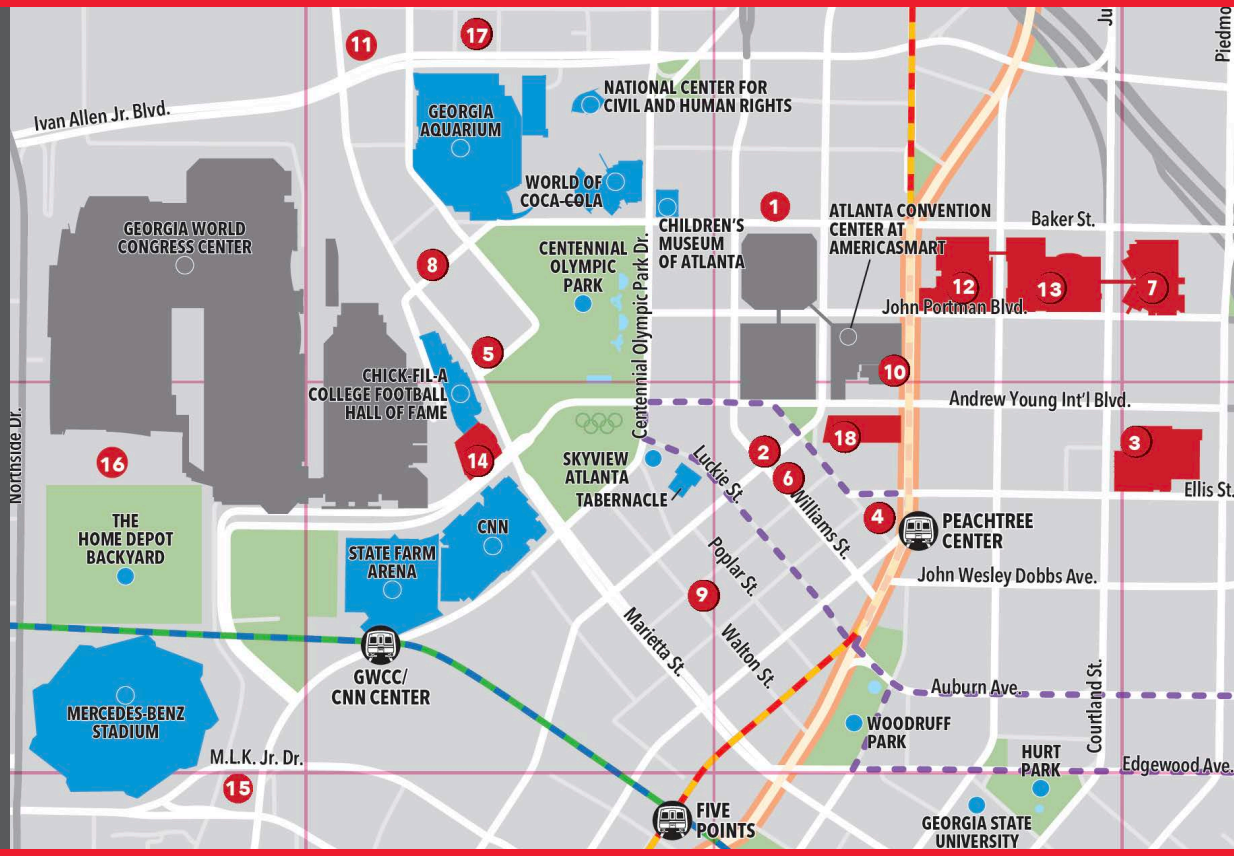

LEGEND

- LANDMARK
- VISITOR INFO CTR
- ATTRACTION
- BUS TERMINAL
- MARTA STOP

Aloft Downtown

- Kansas
- Montana
- North Dakota
- South Dakota

The American Hotel

- Indiana
- Maine

Courtland Grand

- Arkansas
- New Mexico
- New York (C/PS)
- Virginia

Courtyard Downtown

- Kentucky

Embassy Suites

- Oregon
- West Virginia

Hampton Inn

- Vermont

Hilton Atlanta

- Nevada
- Oklahoma
- Pennsylvania
- Texas (C/PS)
- Texas (HS)
- Washington

Hyatt Regency Atlanta

- Florida
- Georgia (C/PS)
- New York (HS)
- Ohio

Marriott Marquis

- Alabama
- Colorado
- Georgia (HS)
- Iowa
- Maryland
- Missouri
- Nebraska
- North Carolina

Omni Hotel

- Massachusetts
- Michigan
- Tennessee (C/PS)
- Tennessee (HS)
- Utah
- Wyoming

Reverb by Hard Rock

- Louisiana (C/PS)

Signia Atlanta

- California

SpringHill Suites

- Hawaii
- Washington DC

The Westin Peachtree Plaza

- Arizona
- Idaho
- Illinois
- Louisiana (HS)
- Minnesota
- New Jersey
- South Carolina
- Wisconsin (C/PS)